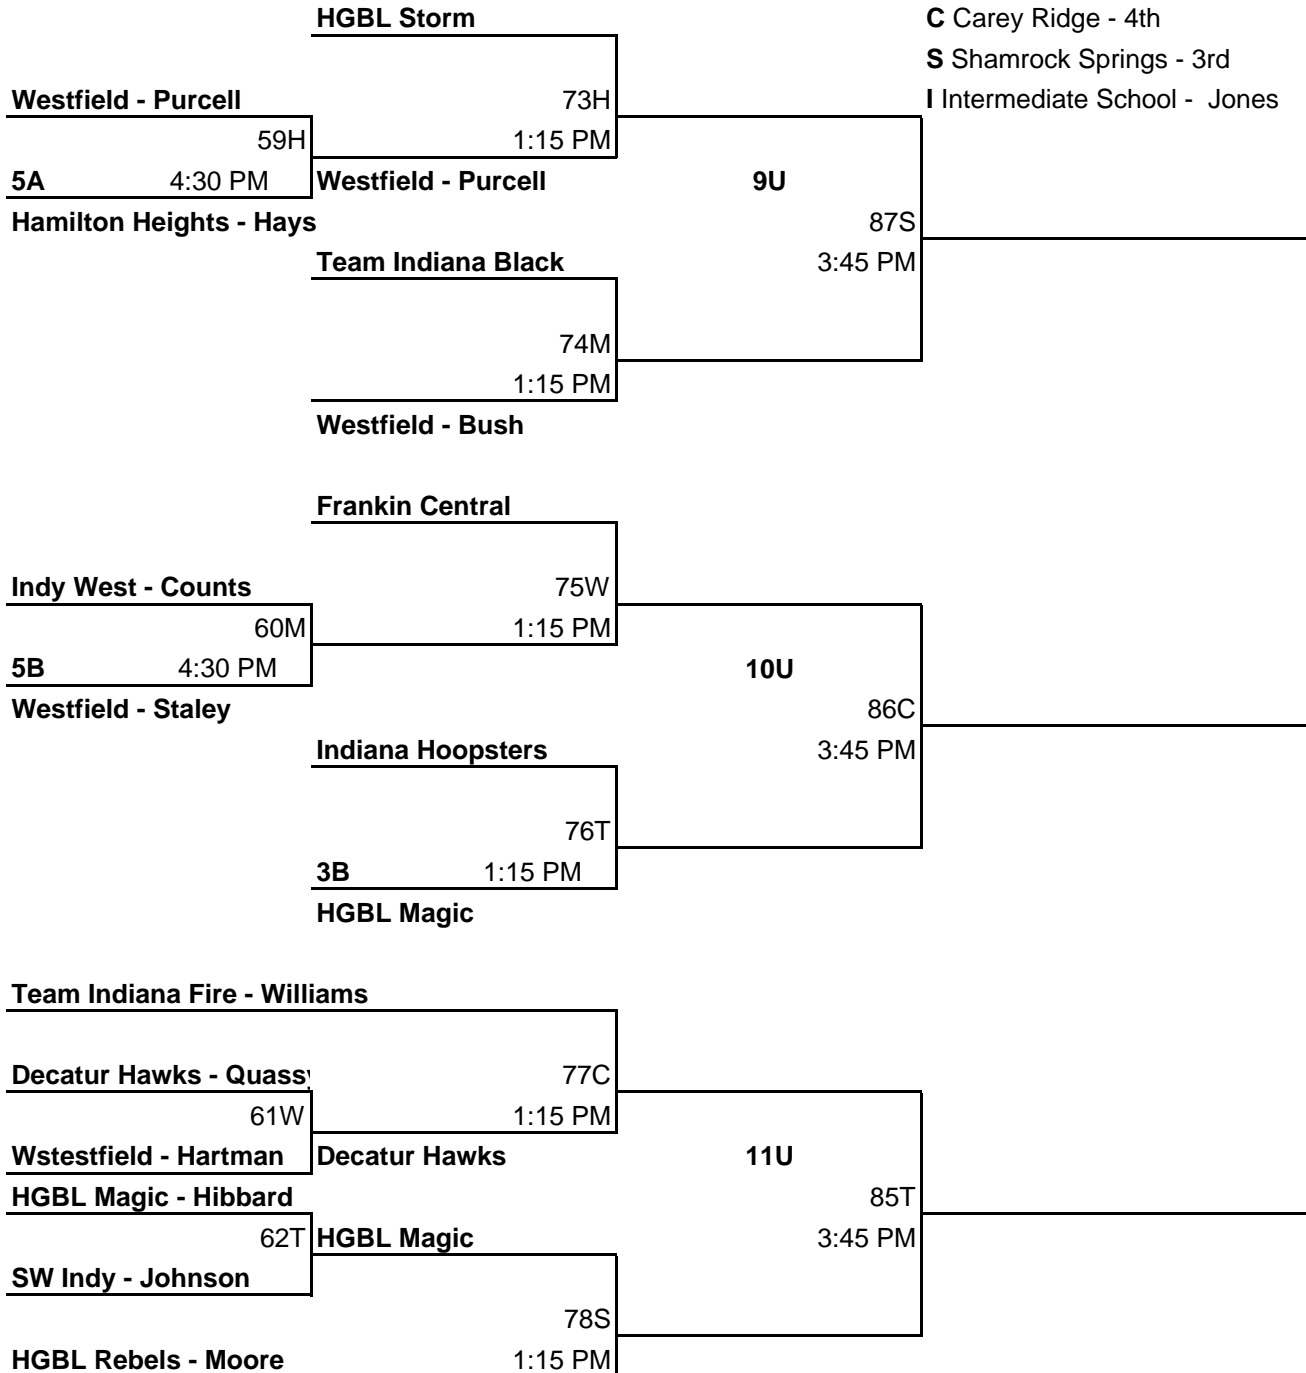

Shamrock Classic Pool Games

14U	Pool I	1	2	3	4	W	L	PTS	POS
14-1	Westfield - Miller		-12	+1	+13	I	II		3
14-2	Valparaiso - Samble	+12		-4	+4	III			1
14-3	Fishers/HSE - McCutcheon	+4	-1		-1		III		4
14-4	Floyd Central - Mooriskey	-13	-4	+1		II	I		2

H High School-Cafe Entrance	DAY	TIME	GYM	DAY	TIME	GYM	DAY	TIME	GYM
M Middle School	FRI	8:30P	H	FRI	8:30P	C	SAT	12.15P	H
I Intermediate School	14-1	VS	14-2	14-3	VS	14-4	14-1	VS	14-3
C Carey Ridge									
T Oak Trace	DAY	TIME	GYM	DAY	TIME	GYM	DAY	TIME	GYM
W Washington Woods	SAT	12.15P	C	SAT	2:45P	T	SAT	2:45P	M
S Shamrock Springs	14-2	VS	14-4	14-2	VS	14-3	14-1	VS	14-4

14U	Pool J	1	2	3	4	W	L	PTS	POS
14-1	13 HGBL Fever - Larkins		-8	-4	+13	I	II		3
14-2	14U Indy Falcons - Ely	+8		-4	+11	II	I		2
14-3	14U Terre Haute - McFadden	+4	+4		+13	III			1
14-4	14U Indy West - Dell	-13	-11	-13			III		4

H High School-Cafe Entrance	DAY	TIME	GYM	DAY	TIME	GYM	DAY	TIME	GYM
M Middle School	FRI	8:30P	S	FRI	8:30P	W	SAT	12.15P	W
I Intermediate School	14-1	VS	14-2	14-3	VS	14-4	14-1	VS	14-3
C Carey Ridge									
T Oak Trace	DAY	TIME	GYM	DAY	TIME	GYM	DAY	TIME	GYM
W Washington Woods	SAT	12.15P	M	SAT	2:45P	W	SAT	3:15P	H
S Shamrock Springs	14-2	VS	14-4	14-2	VS	14-3	14-1	VS	14-4

Sat 3/18

Sun 3/19

Sun 3/19

Gym key

H High School Tebbe

M WMS West - Jones

W Washington Wagner 6th

T Oak Trace Kranda 5th

C Carey Ridge - 4th

S Shamrock Springs - 3rd

I Intermediate School - Jones